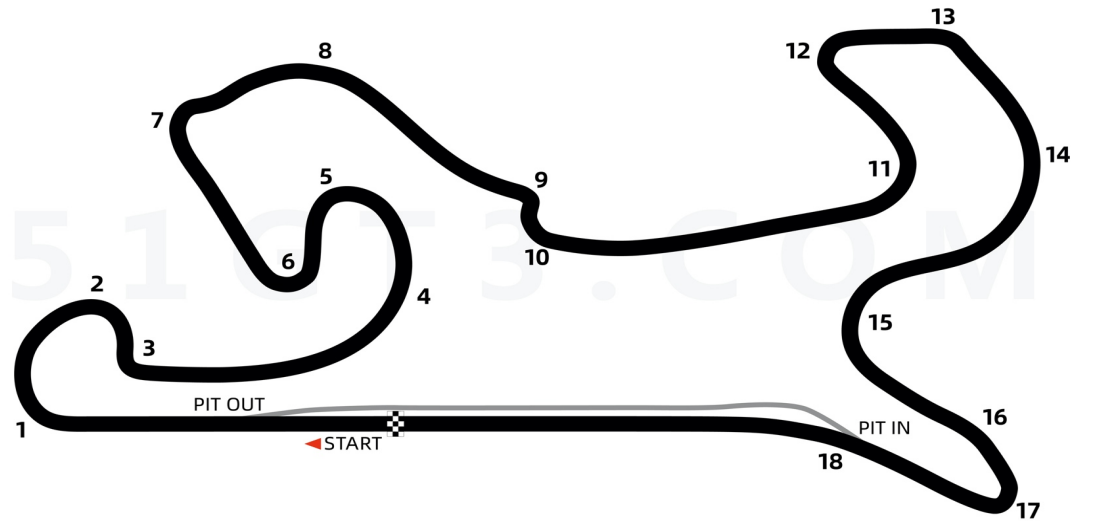

# 51GT3.COM进阶训练版赛道图-鄂尔多斯国际赛车场

车手姓名: \_\_\_\_\_ 活动名称: \_\_\_\_\_

日期&时间: \_\_\_\_\_ 最快圈速: \_\_\_\_\_

Lap No.01 \_\_\_\_\_  
 Lap No.02 \_\_\_\_\_  
 Lap No.03 \_\_\_\_\_  
 Lap No.04 \_\_\_\_\_  
 Lap No.05 \_\_\_\_\_  
 Lap No.06 \_\_\_\_\_  
 Lap No.07 \_\_\_\_\_

Lap No.08 \_\_\_\_\_  
 Lap No.09 \_\_\_\_\_  
 Lap No.10 \_\_\_\_\_  
 Lap No.11 \_\_\_\_\_  
 Lap No.12 \_\_\_\_\_  
 Lap No.13 \_\_\_\_\_  
 Lap No.14 \_\_\_\_\_

	T1	T2	T3	T4	T5	T6	T7	T8	T9	T10	T11	T12	T13	T14	T15	T16	T17	T18
Gear																		
Brake Point																		